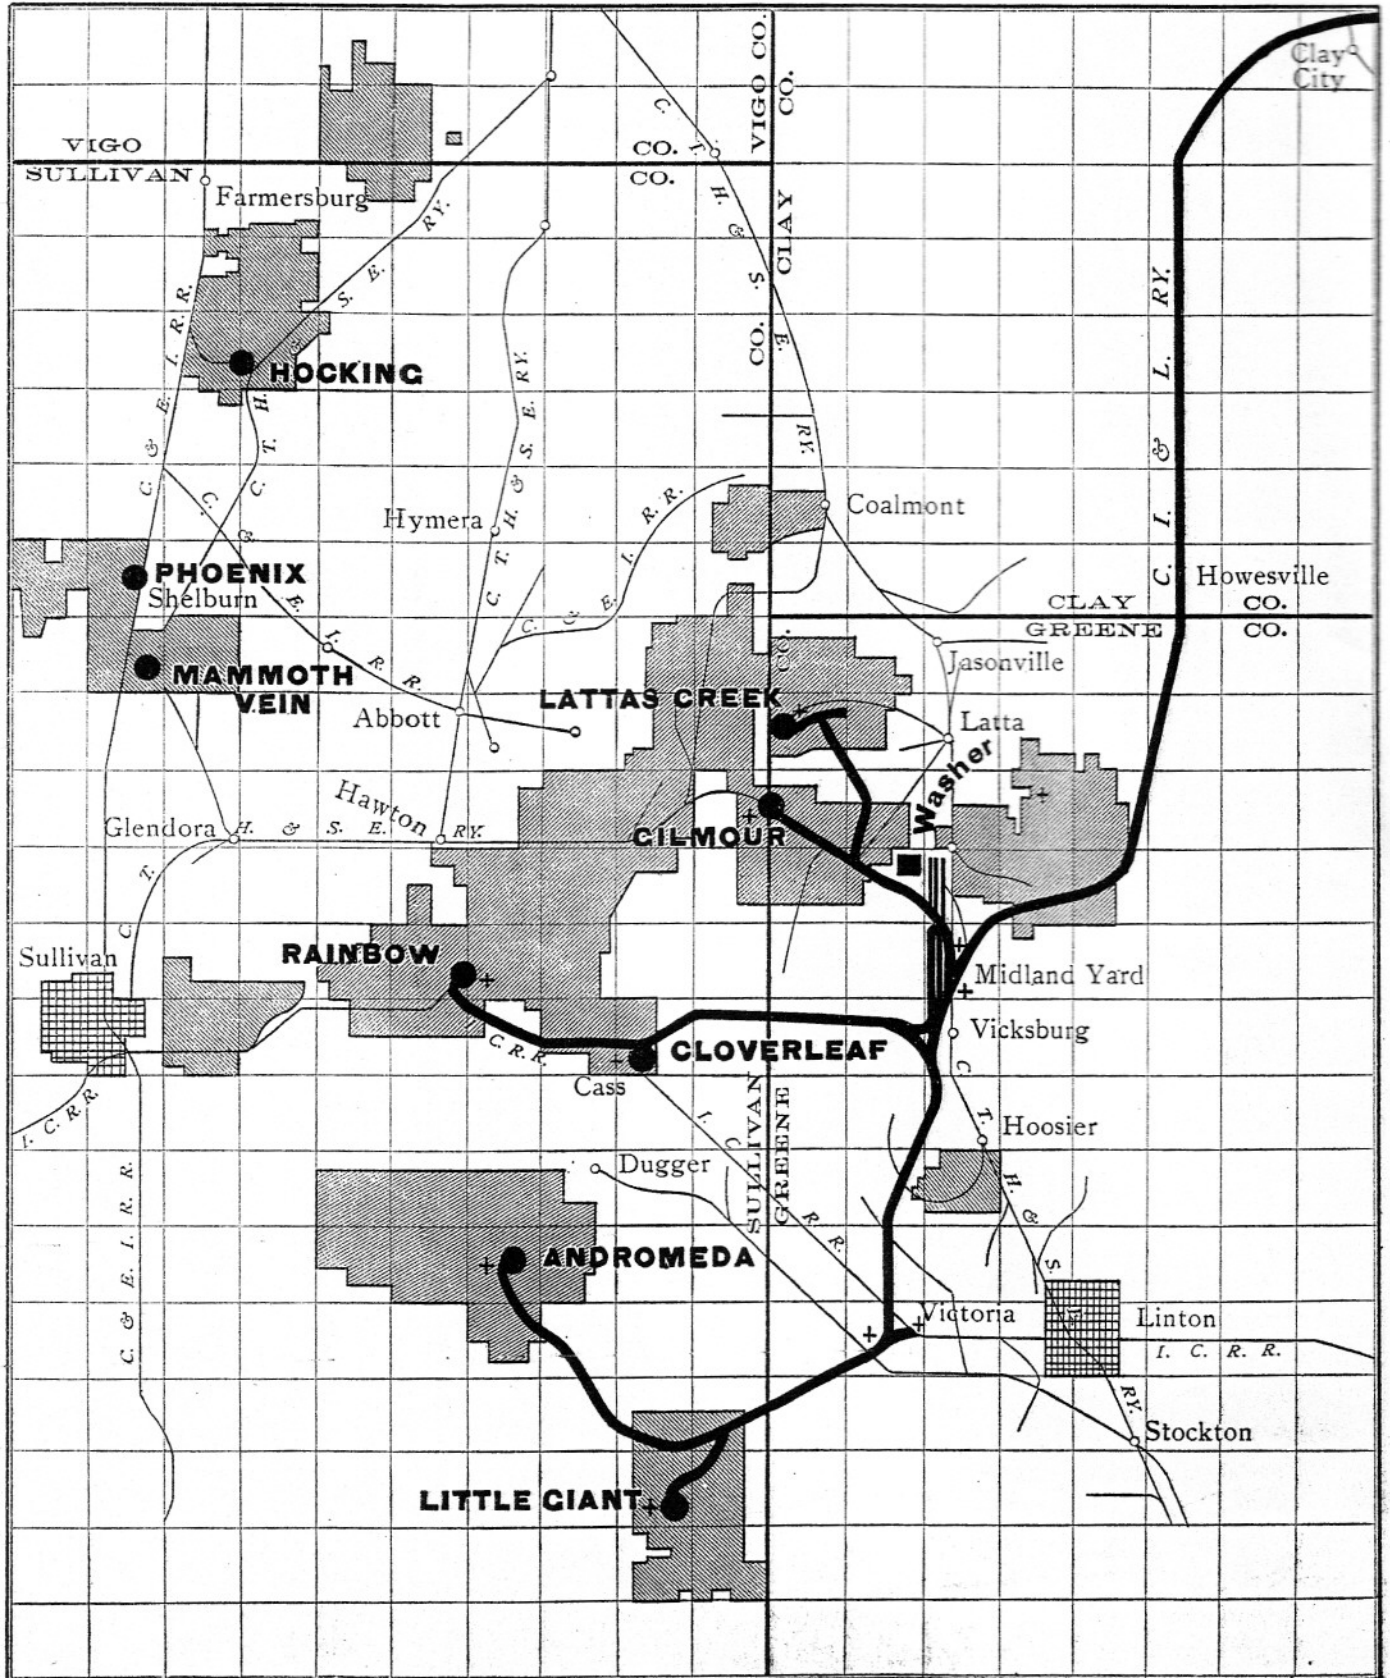

**COAL DISTRICT SERVED BY**  
**CHICAGO, INDIANAPOLIS & LOUISVILLE RAILWAY CO.**  
**IN SULLIVAN AND GREENE COUNTIES, INDIANA.**

**LEGEND**

MINES OF MONON COAL CO. - - - ●  
 COAL WASHER OF MONON COAL CO. - - - ■  
 TELEPHONE STATIONS - - - +